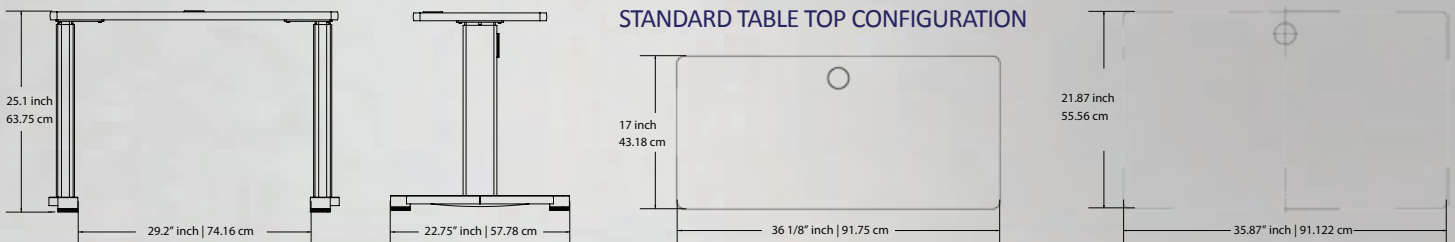

TWO POSITION INSTRUMENT TABLE

save time and space with the S4OPTIK two position instrument table.

- ◆ Wheelchair accessible
- ◆ Custom table top sizes available upon request.
- ◆ All tables qualify for ADA credits.

Vertical Range 25.1 inch (63.75 cm)
to 48.42 inch (123 cm)

TECHNOLOGY
VALUE
RELIABILITY

 **Grafton Optical**

Available in the UK through Grafton Optical
sales@graftonoptical.com
01923 233980