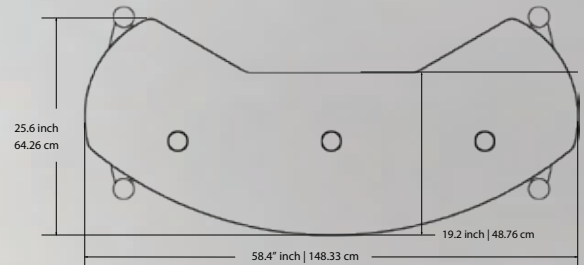

THREE POSITION INSTRUMENT TABLE

The Three Position Instrument Table facilitates up to three instruments, saving you space and time. Features dual lift and effortless wheelchair accessibility. Custom table top sizes available upon request. All tables qualify for ADA credits.

Vertical Range 25.1 inch (63.75 cm)
to 48.42 inch (123 cm)

TECHNOLOGY
VALUE
RELIABILITY

 **Grafton Optical**

Available in the UK through Grafton Optical
sales@graftonoptical.com
01923 233980