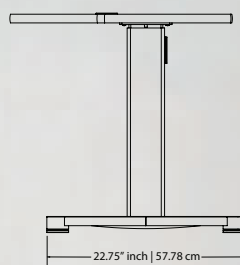

THREE POSITION INSTRUMENT TABLE

The Three Position Instrument Table facilitates up to three instruments, saving you space and time. Features dual lift and effortless wheelchair accessibility. Custom table top sizes available upon request. All tables qualify for ADA credits.

Vertical Range 25.1 inch (63.75 cm)
to 48.42 inch (123 cm)

TECHNOLOGY
VALUE
RELIABILITY

 **Grafton Optical**

Available in the UK through Grafton Optical
sales@graftonoptical.com
01923 233980