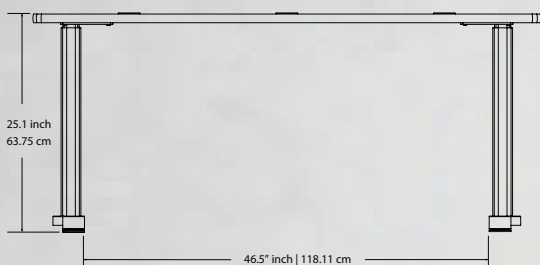

THREE POSITION INSTRUMENT TABLE

The Three Position Instrument Table facilitates up to three instruments, saving you space and time. Features dual lift and effortless wheelchair accessibility. Custom table top sizes available upon request. All tables qualify for ADA credits.

Vertical Range 25.1 inch (63.75 cm)
to 48.42 inch (123 cm)

TECHNOLOGY
VALUE
RELIABILITY

 **Grafton Optical**

Available in the UK through Grafton Optical
sales@graftonoptical.com
01923 233980