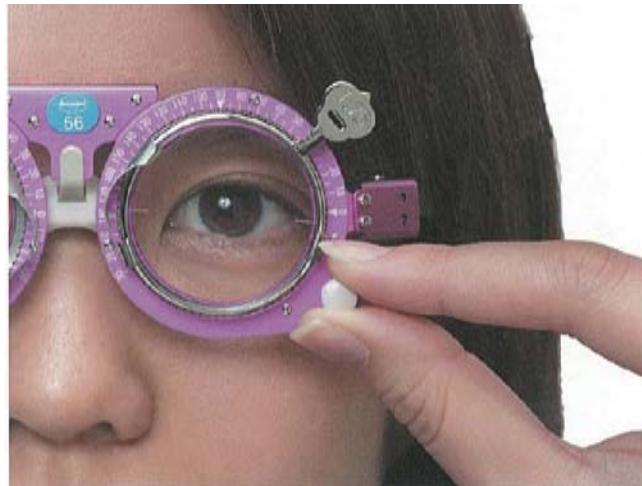

LIGHT WEIGHT FRAME, ROLY K-0350

MADE IN JAPAN

Features

There are 10 types of PD sizes with 52-70mm(2mm each)and 3 types of colors by PD.

PD66 · 68 · 70 GREEN

PD58 · 60 · 62 · 64 BLUE

PD52 · 54 · 56 PINK OR BLUE

The astigmatism axis can be measured by just turning a knob.

 **Grafton Optical**

Available in the UK through Grafton Optical
sales@graftonoptical.com
01923 233980